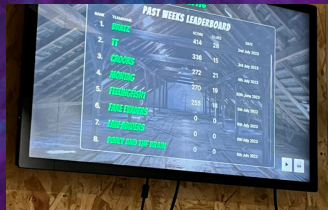

GOQUEST
ARENA

CONNECT
SPACE

CORPORATE INTRO - 3.5 HRS

THE PERFECT SOLUTION FOR TEAM MEET UPS,
INFORMAL PRESENTATIONS, FOOD AND FUN **BEFORE**
THE ACTIVITY

CORPORATE PARTIES - 3.5 HRS

EXCLUSIVE ACCESS TO OUR CONNECT SPACE
AFTER THE GOQUEST ARENA ACTIVITY

The Connect Space
Up to 60 ppl for 1hr 30
mins before/after the activity

Screen for informal
presentations or
slideshows & PA for music

Breakfast, Lunch & Party
Food Options

GoQuest Arena
Corporate Activity
1 hr 45 minutes

Pub Skittles & Giant Games

Tea/Coffee & soft
drinks options

Corp Party - Option to book
BYOB for after the activity

Pricing

The GoQuest Connect Space - Corporate Intro or Corporate Party 3.5 Hrs (Min 15)
(includes GoQuest Arena Corporate Ticket with all its extras)
Then add on pizzas, party food, snacks and drinks as required.